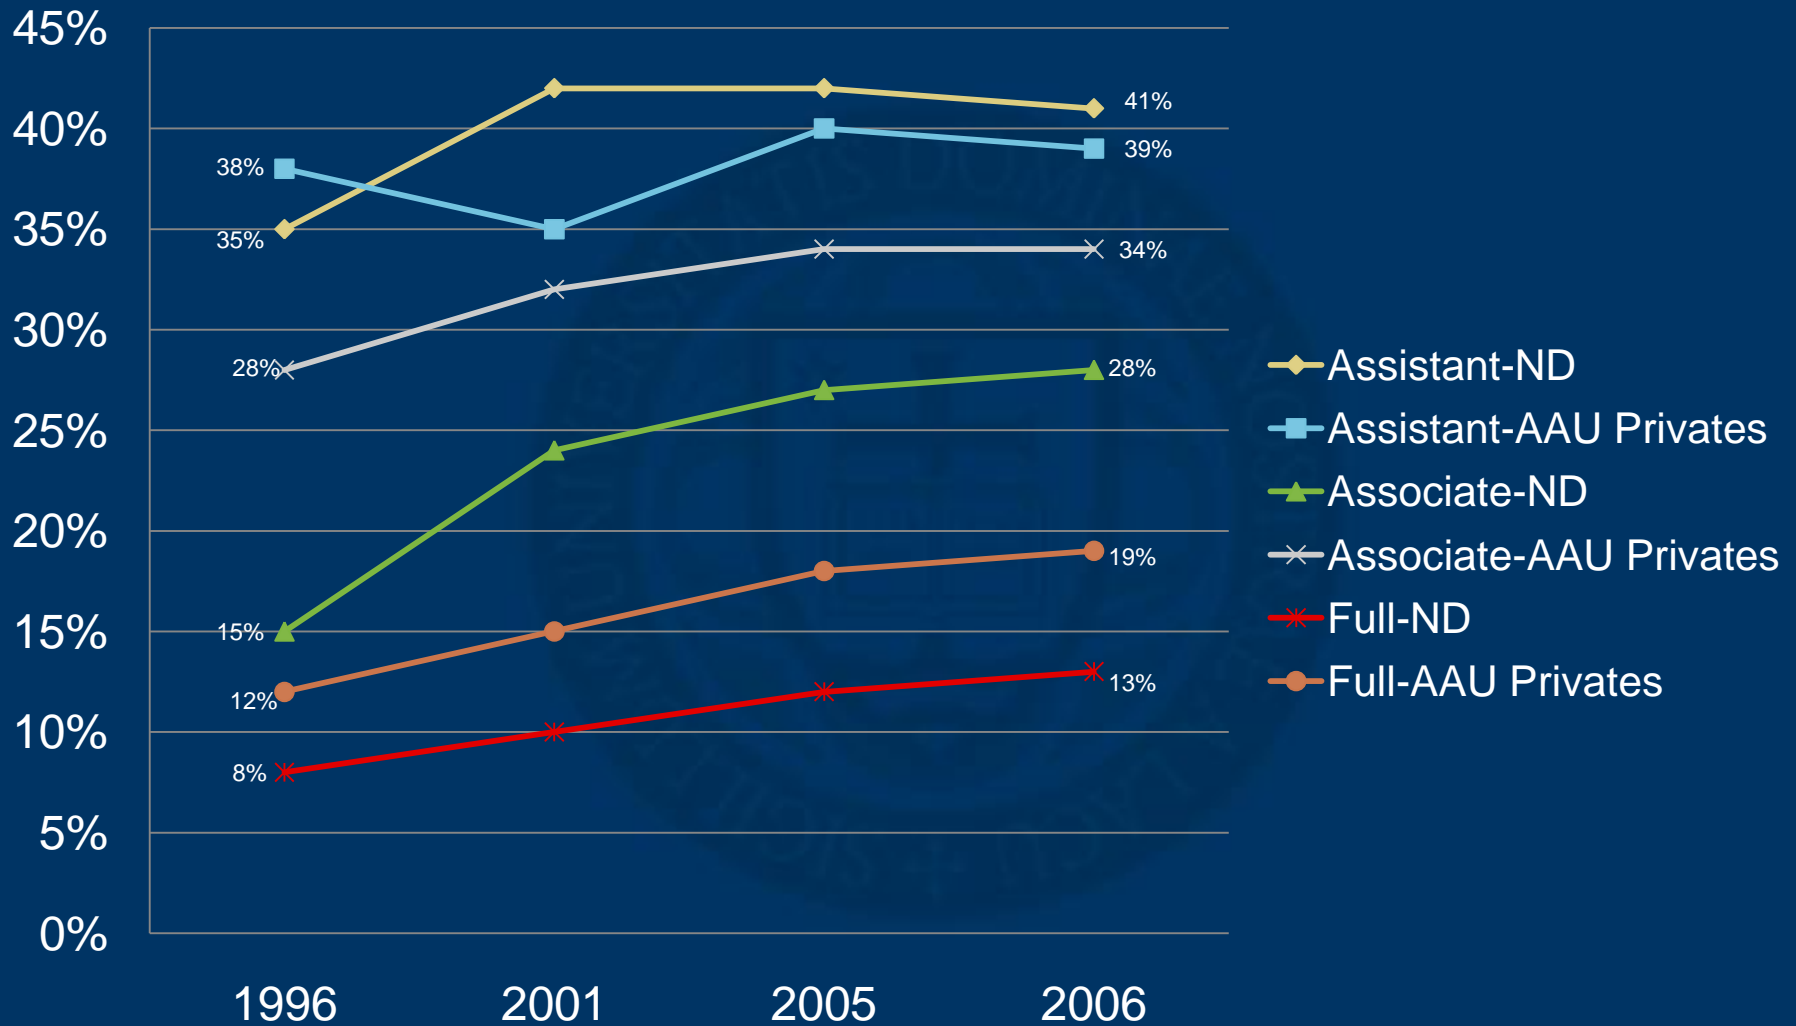

Proportion of ND Female Faculty by Rank Compared with AAU Private Median

Source: Notre Dame Office of Institutional Research, IPEDS data