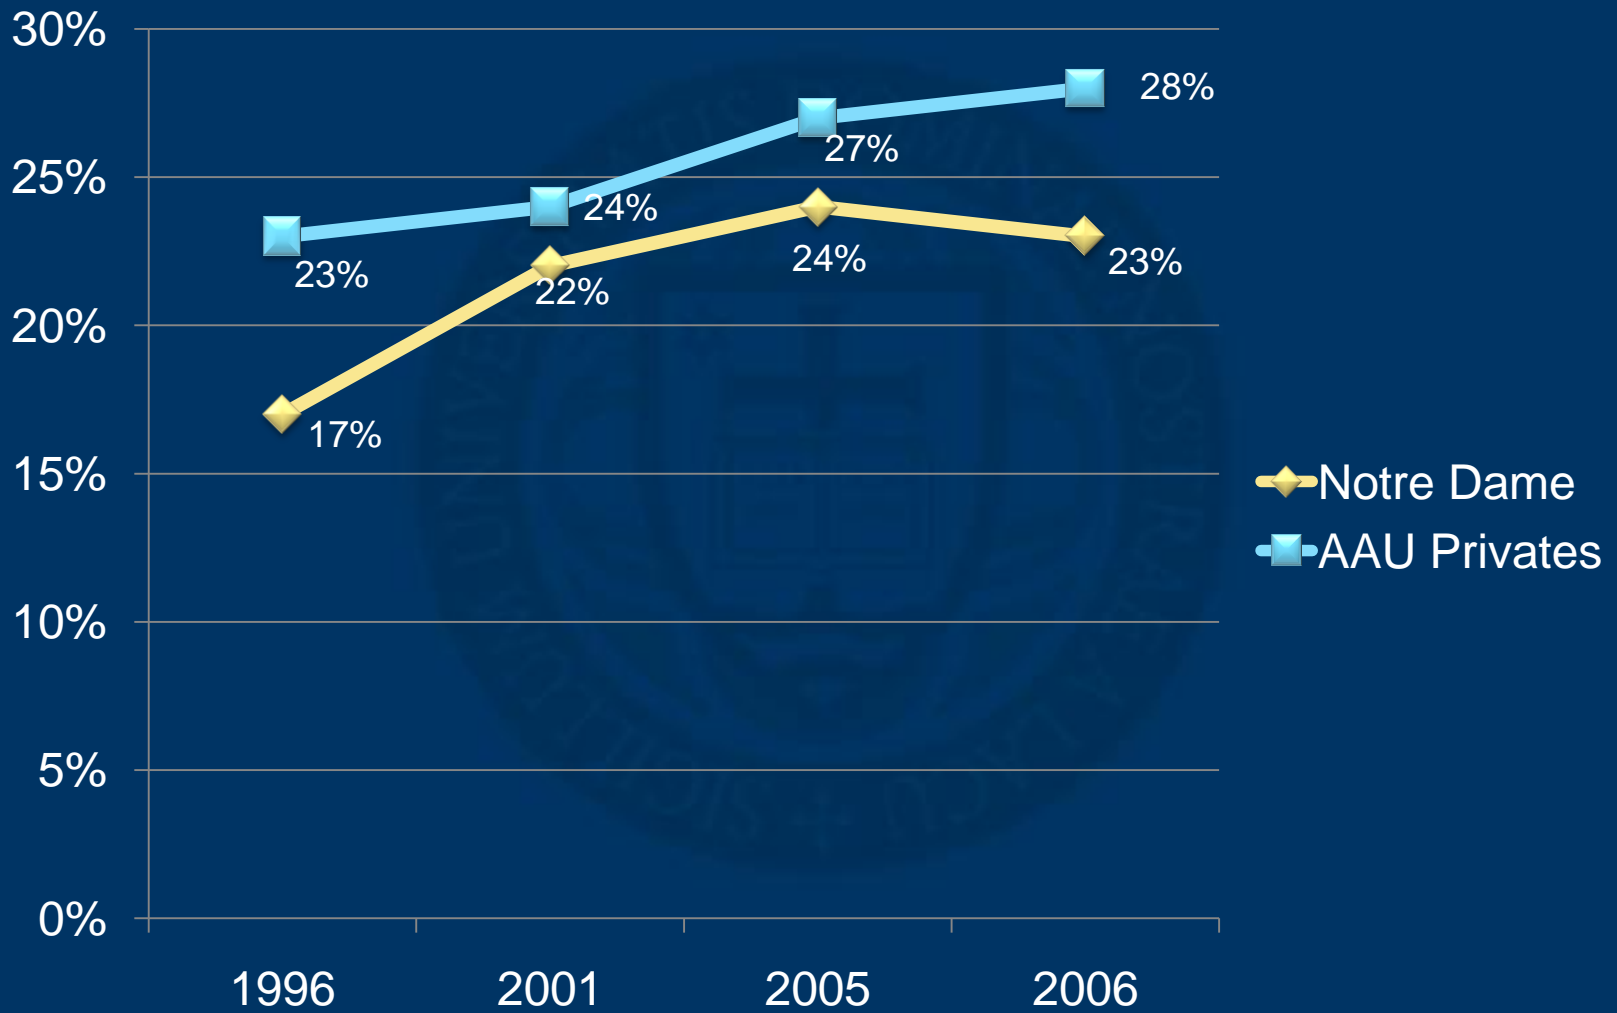

Full-Time Female Instructional Faculty at Notre Dame Compared with AAU Private Median

Source: Notre Dame Office of Institutional Research, IPEDS Data