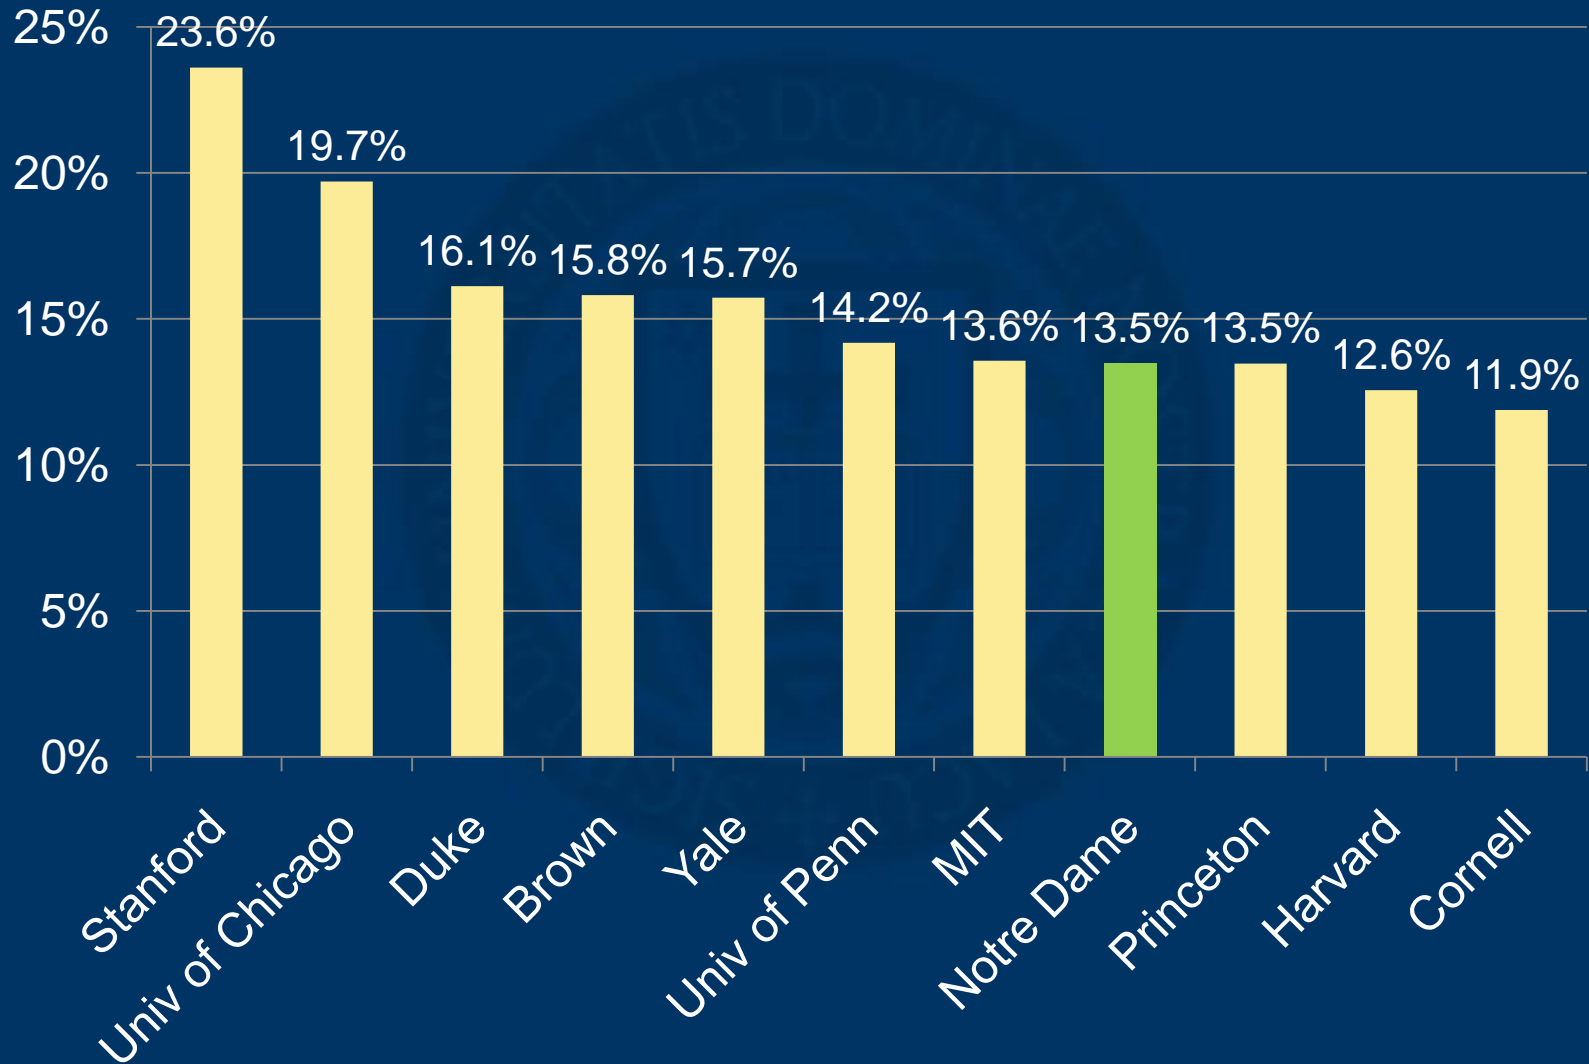

Full-Time Instructional Faculty of Color Compared with Select AAU Privates

2007 IPEDS Data; Full-time Instructional Faculty. Total Minority / (Total Instructional – Race Unknown)